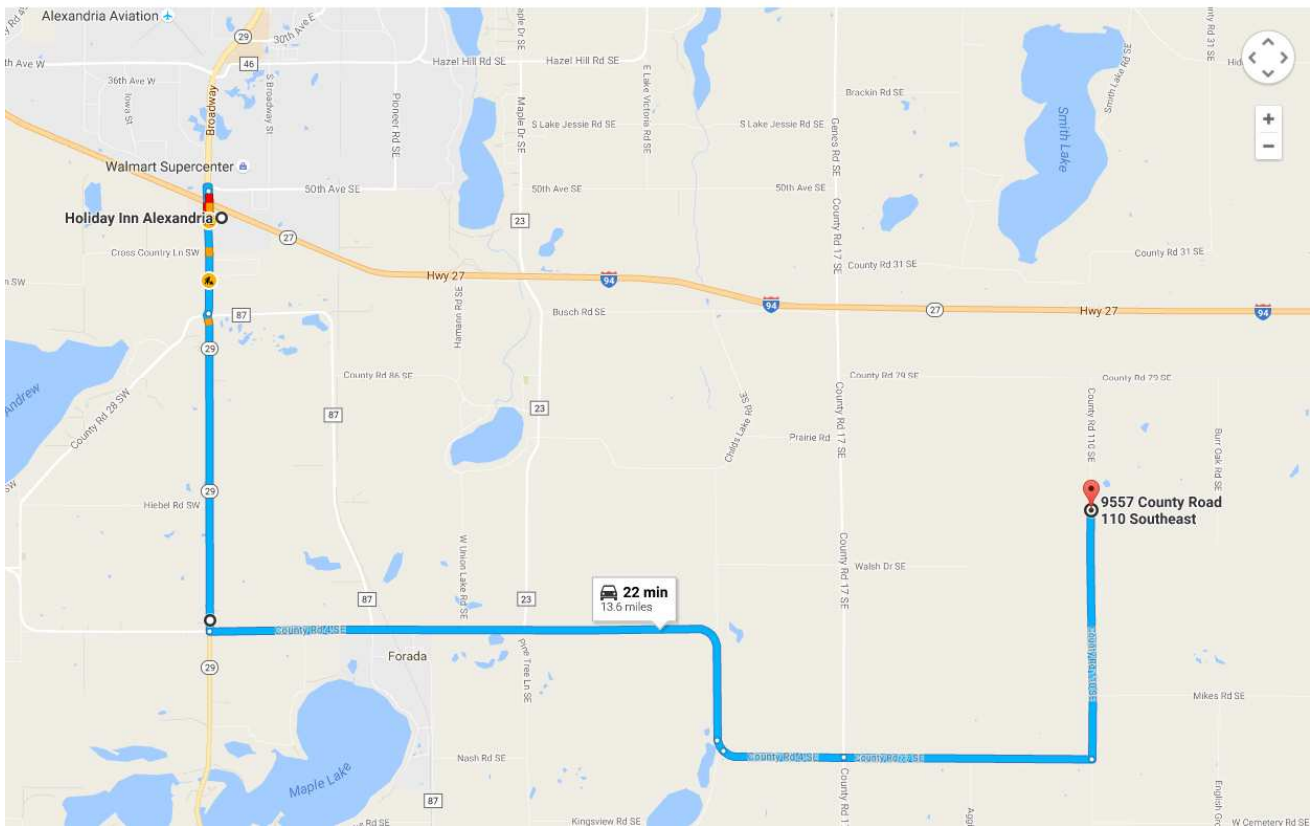

Directions from Holiday Inn, Alexandria to 2016 NCC Grounds

Google Maps **Holiday Inn Alexandria to 9557 County Road 110 Southeast** Drive 13.6 miles, 22 min Cancel Print
You can enter notes here

Holiday Inn Alexandria

5637 Minnesota 29, Alexandria, MN 56308

Take MN-29 N and County Rd 4 SW to County Rd 77 SE in Hudson Township

- ↑ 1. Head north on MN-29 N 15 min (9.7 mi)
- ↻ 2. Make a U-turn 0.2 mi
- 📍 3. At the traffic circle, take the 2nd exit and stay on MN-29 S 1.0 mi
- ↶ 4. Turn left onto County Rd 4 SW 2.5 mi
- ↑ 5. Continue onto E Lovers Lake Rd SE 4.8 mi
- ↑ 6. Continue onto County Rd 4 SE 0.1 mi
- ↑ 1.0 mi

Drive to County Rd 110 SE in Orange Township

- ↑ 7 min (3.9 mi)
- ↶ 7. Continue straight onto County Rd 77 SE 2.0 mi
- ↶ 8. Turn left onto County Rd 110 SE 2.0 mi

9557 County Road 110 Southeast

Alexandria, MN 56308