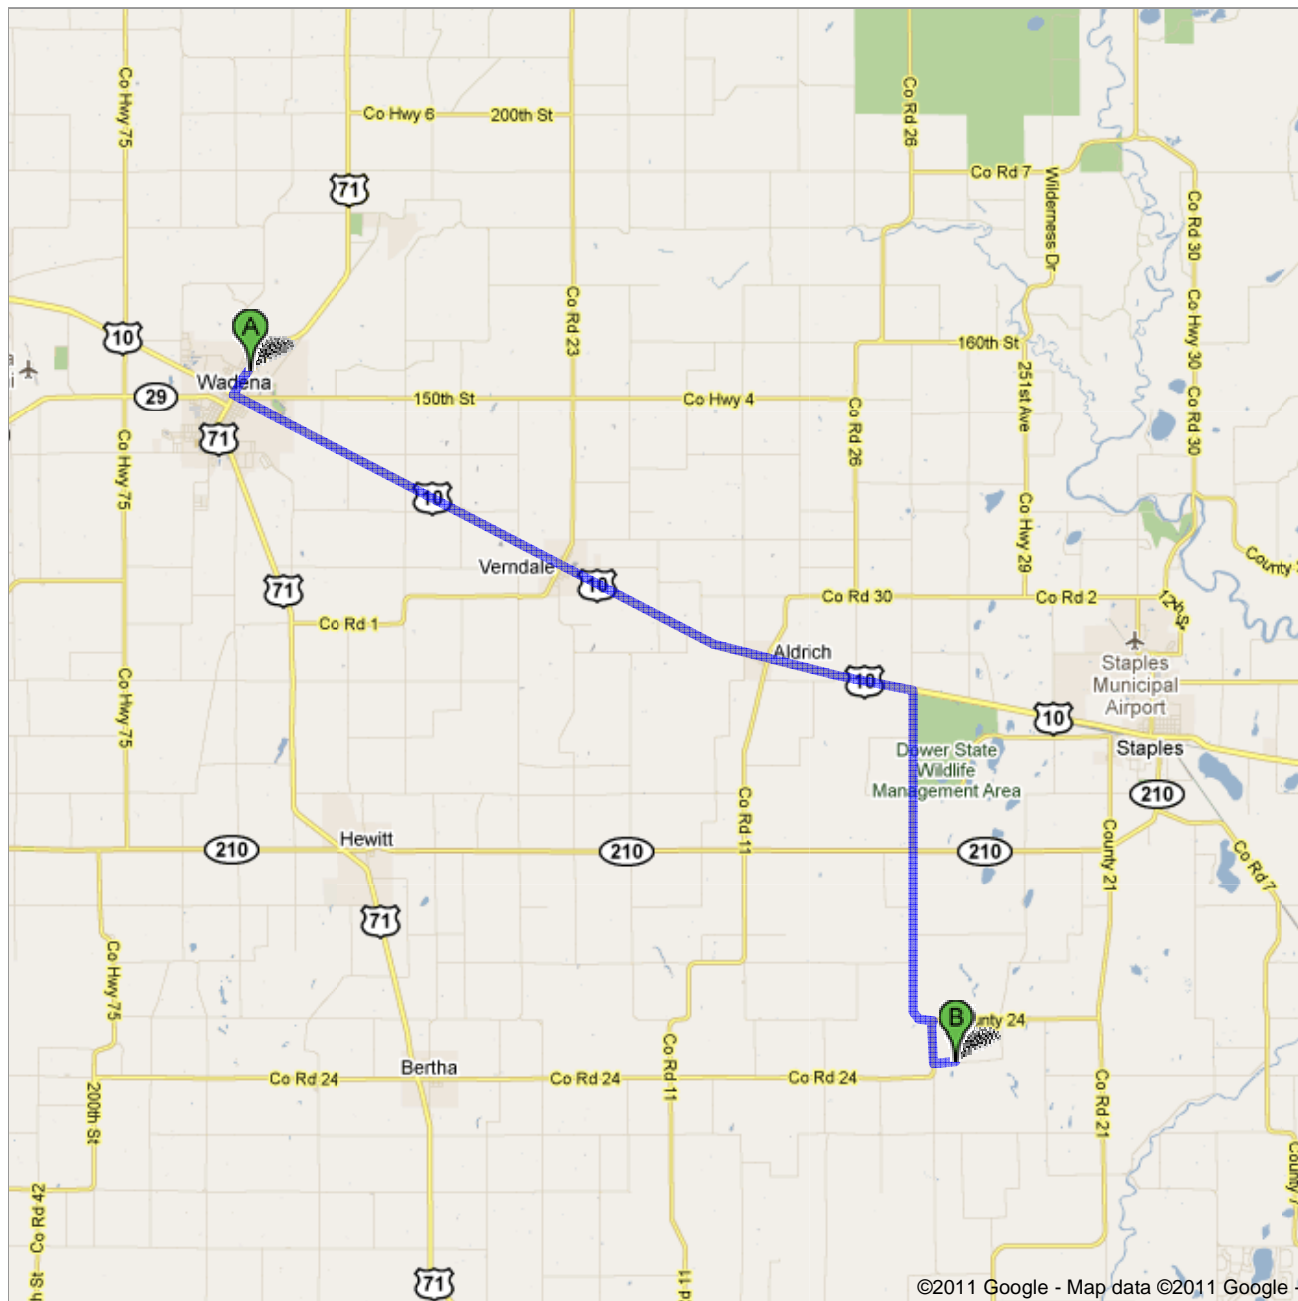

Directions to 44357 Red Oak Rd, Staples, MN 56479  
21.0 mi – about 33 mins

Save trees. Go green!

Download Google Maps on your phone at [google.com/gmm](http://google.com/gmm)

 695 Jefferson St N, Wadena, MN 56482

- 
1. Head **southwest** on **Jefferson St N** toward **Elm Ave NE** go 0.5 mi  
total 0.5 mi
  -  2. Turn left at **US-10 E/Ash Ave NE**  
Continue to follow US-10 E go 13.2 mi  
total 13.7 mi  
About 15 mins
  -  3. Turn right at **231st Ave/Co Rd 9/County 9**  
Continue to follow Co Rd 9/County 9 go 6.1 mi  
total 19.8 mi  
About 14 mins
  -  4. Turn right at **Co Rd 24/County 24**  
About 2 mins go 0.8 mi  
total 20.6 mi
  -  5. Take the 1st left onto **Red Oak Rd**  
Destination will be on the left go 0.4 mi  
total 21.0 mi  
About 1 min

 44357 Red Oak Rd, Staples, MN 56479

---

These directions are for planning purposes only. You may find that construction projects, traffic, weather, or other events may cause conditions to differ from the map results, and you should plan your route accordingly. You must obey all signs or notices regarding your route.